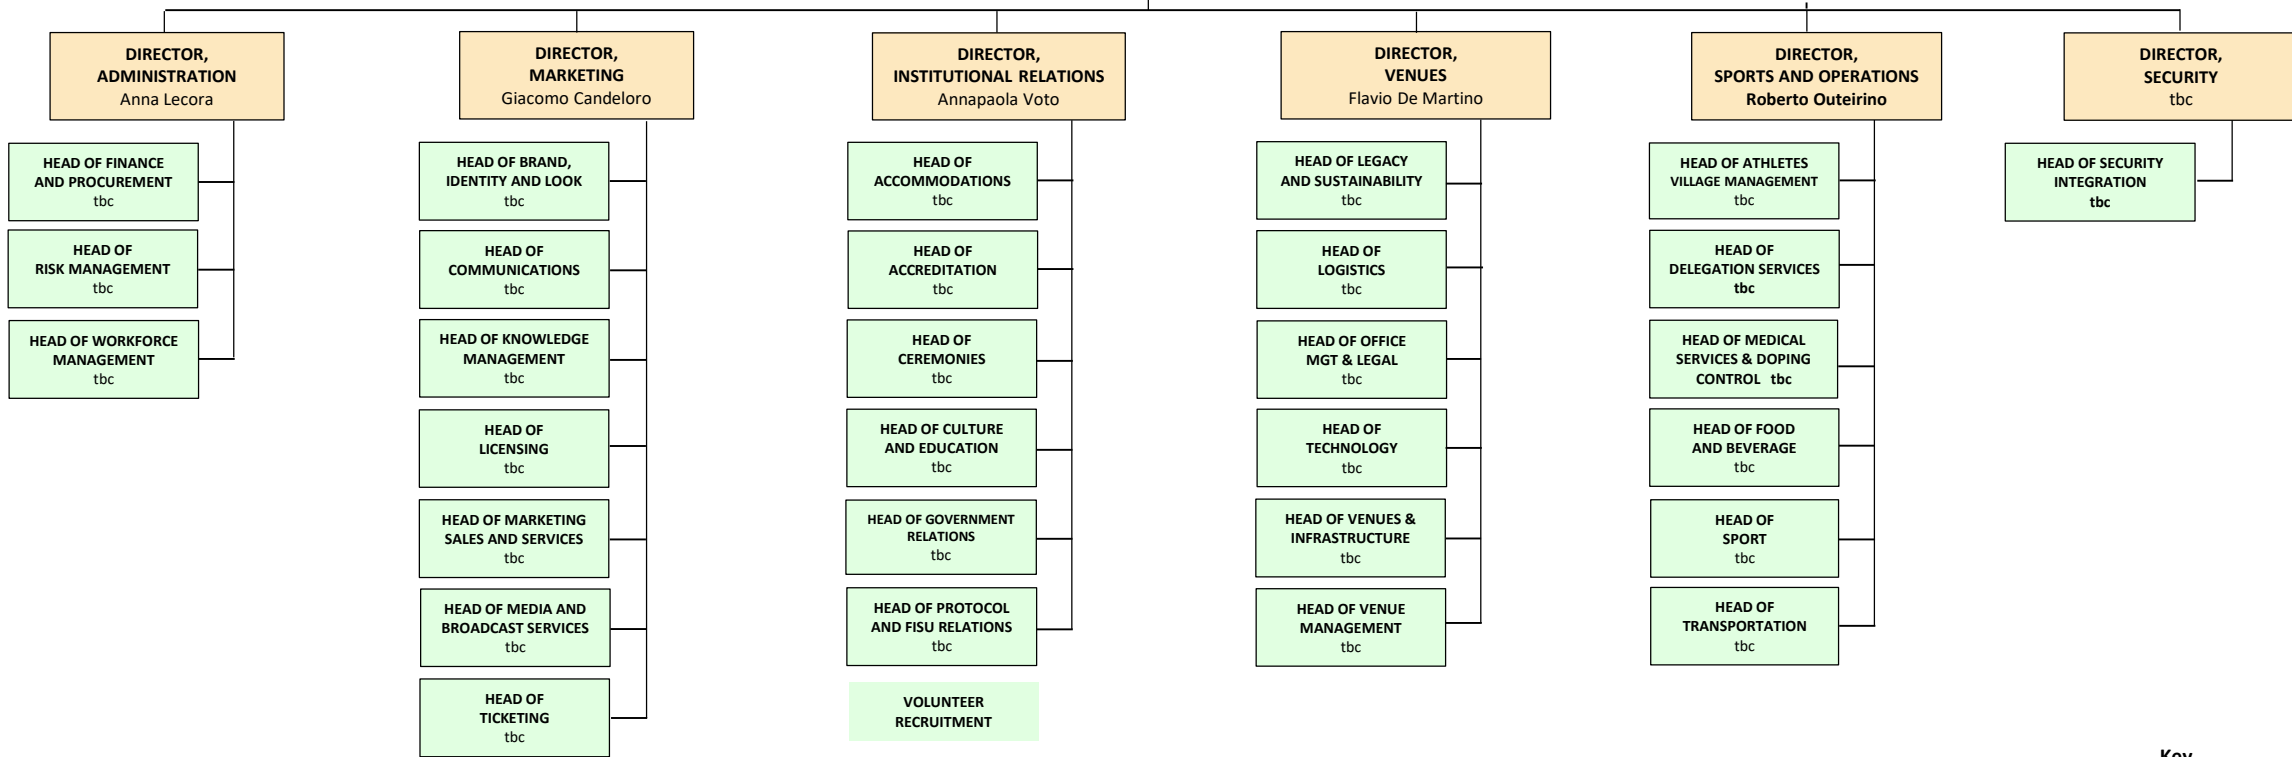

Chapter 4

Organizational Structure

Department

FA

Key

- Senior Management team
- Head of Function
- ARU Delivery partner