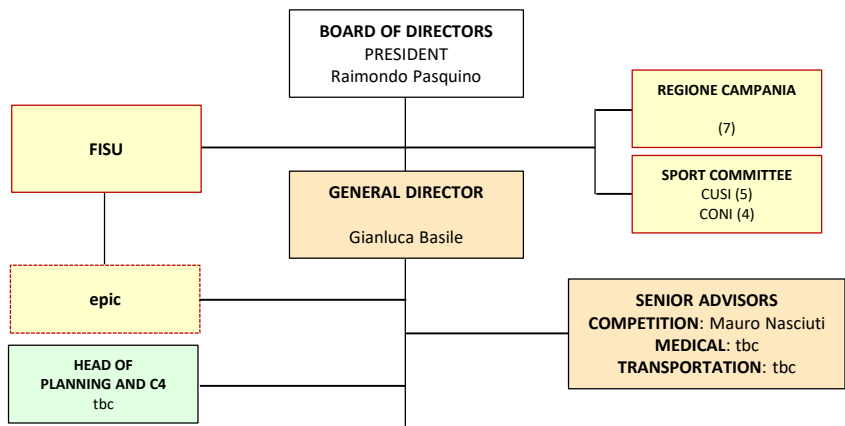

Chapter 4

Organizational Structure

Department

FA

Key

- Senior Management team
- Head of Function
- ARU Delivery partner